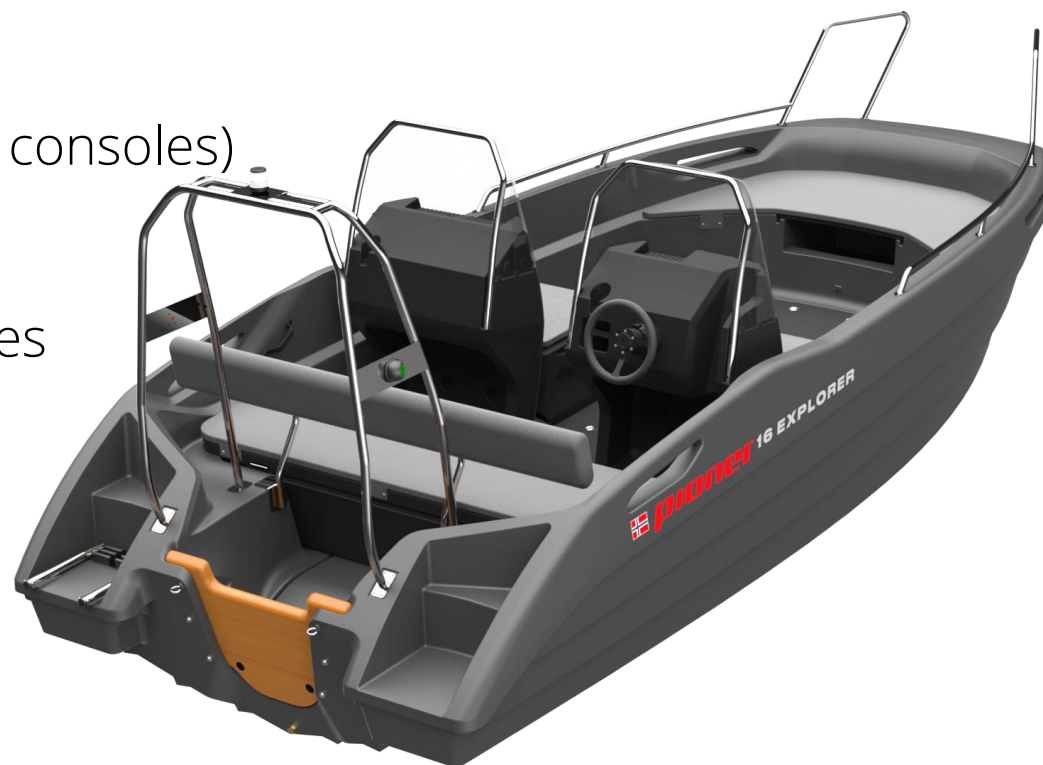

It's all in the name. The Pioneer Multi has such a clever and versatile design that its applications range from emergency boat to fishing boat to diving boat. Professional seafarers love this model, which offers a wide selection of optional features and a loading capacity of 1122 kg.*

Dark grey

White marble

Orange

Pioneer 16 EXPLORER **Advanced** Edition 2026
(w/Steering console, starboard + port side)

Advanced Edition includes:

- Steering console (starboard side) w/hydraulic steering
- 2 x Windscreens
- 2 x Windscreen grabrails
- Railings, front
- Backrest w/cushion
- Safety ladder
- Passenger console (port side)
- 2 x extra seatboxes (in front of consoles)
- A-frame
- Cushions
- 2 x Cushions for extra seatboxes

Pioneer 16 EXPLORER **Advanced** Edition 2026
(w/wide steering console, centered)

Advanced Edition includes:

- Steering console (wide) w/hydraulic steering
- Windscreen
- Windscreen grabrail
- Railings, front
- Backrest w/cushion
- Safety ladder
- Extra seatbox, wide (in front of console)
- A-frame
- Cushions
- Cushion for extra seatbox