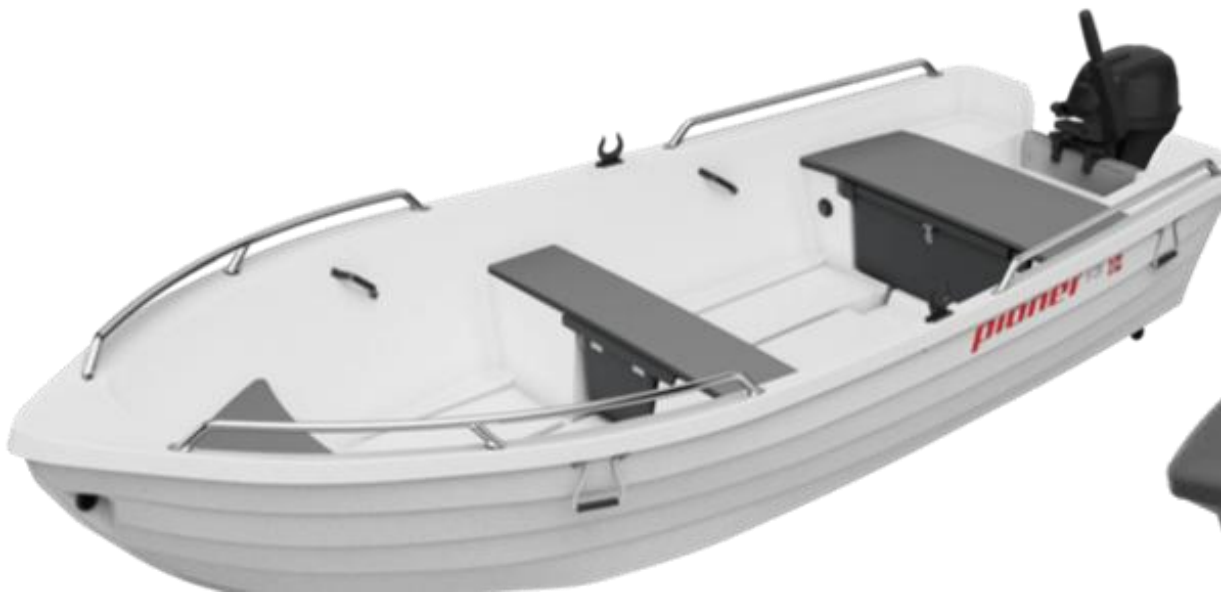

2014 –
Pioner
Multi III

2019 –
Pioner 15
Allround

2022 –
Pioner 11
Easy

2026-
Pioner
16 BR

Boat models

Pioner 8 Mini

The children's first boat. The boat requires incredibly little maintenance. Suitable as a dinghy or for transporting on the car roof to access new boating adventures.

Pioner 11 Easy

The perfect rowboat that is easily manoeuvred. Pioner 11 Easy is designed for an electric motor, providing all the conditions for a very comfortable boat trip.

Pioner 12 Maxi

A versatile and safe boat. It's self-draining, easy to plane, very stable, and robust.

Boat models

Pioneer 13

The traditional rowboat. Sturdy, stable and user-friendly – the Pioneer 13 makes boat ownership easy.

Pioneer 14 Active

Pioneer 14 Active is one of our bestsellers. It combines classic lines and good driving comfort with modern details and a stylish finish. A small boat with plenty of space.

It's all in the name. The Pioneer Multi has such a clever and versatile design that its applications range from emergency boat to fishing boat to diving boat. Professional seafarers love this model, which offers a wide selection of optional features and a loading capacity of 1122 kg.*