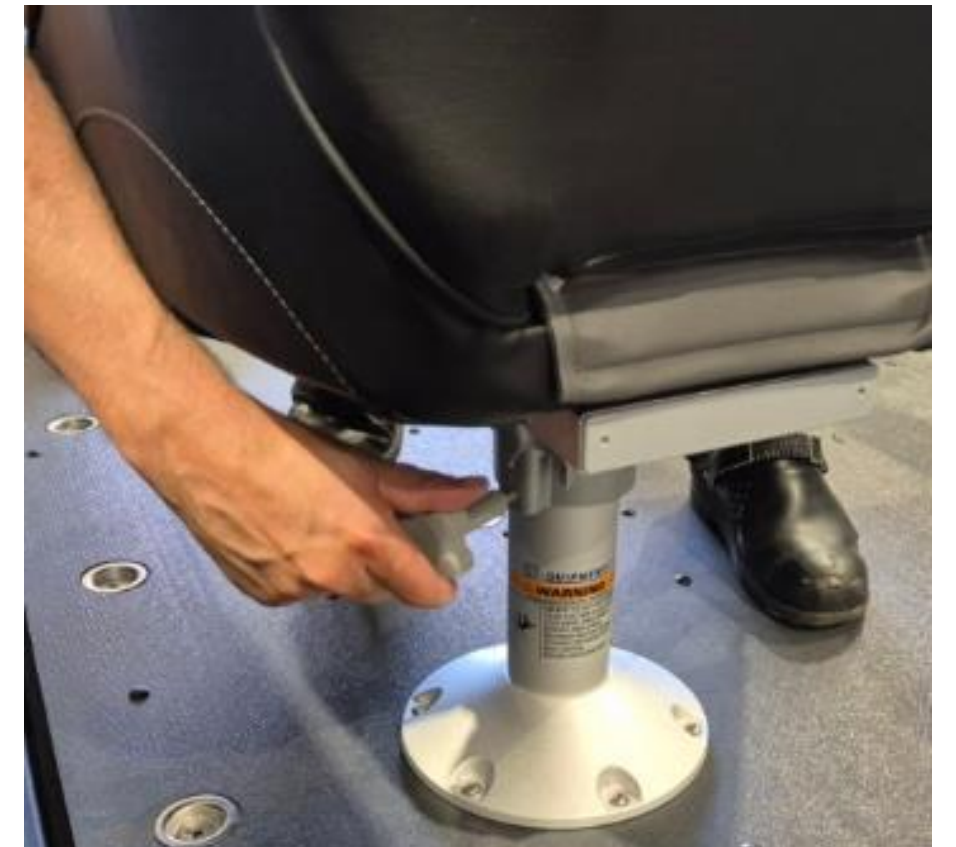

pioneer

Pioner 6 BR **Special** Edition 2026

BR Special Edition includes:

- 2 x helm seats w/seat cover
- 2 x small console
- 2 x windscreen
- 2 x windscreen railing
- Safety ladder
- Backrest w/cushion
- Railings, front